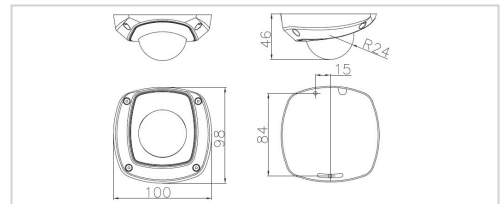

DS-2CD7153-E 2MP Mini Dome Network Camera

- Maximum Resolution up to 2 megapixel
15 fps(60Hz) @ 1600×1200, real time video at Full HD 720P
- H.264 Video Compression with high compression ratio
- Progressive scan CMOS, capture motion video without sawtooth
- PoE
- Conforms to ONVIF and PSIA

Outdoor

Unit: mm

Specifications

		DS-2CD7153-E
Camera	Image Sensor	1/3" Progressive Scan CMOS
	Min. Illumination	0.5 Lux @ (F1.2, AGC ON), 0.1 Lux @ (F1.2, AGC ON, sensitivity × 5) 1.1 Lux @ (F1.8, AGC ON), 0.2 Lux @ (F1.8, AGC ON, sensitivity × 5)
	Shutter Time	1/25 s to 1/100,000 s
	Lens	4 mm @ F1.8 Angle of view: 71°(4 mm)
	Lens Mount	M12
	Angle Adjustment	Pan: ± 15°, Tilt: 0 - 90°, Rotation: ± 15°
	Day & Night	Electronic
Compression Standard	Video Compression	H.264/MJPEG
	Bit Rate	32 Kbps - 16 Mbps
	Dual Stream	Yes
Image	Max. Image Resolution	1600 x 1200
	Frame Rate	60 Hz: 15 fps (1600 × 1200), 30 fps (1280 × 720)
	Image Setting	Saturation, Brightness, Contrast adjustable through client software or web browser
Interface	Alarm Trigger	Motion detection
	Protocols	TCP/IP, HTTP, DHCP, DNS, DDNS, RTP/RTSP, PPPoE, SMTP, NTP
	Security	Password protection, Watermark
	System Compatibility	ONVIF, PSIA, CGI
	Communication Interface	1 RJ45 10 M/100 M Ethernet port
	Reset Button	Yes
	Operating Conditions	-10 °C - 60 °C (14 °F - 140 °F) Humidity 90% or less (non-condensing)
General	Power Supply	12 V DC ± 10% PoE (802.3af)
	Power Consumption	Max. 4 W
	Impact Protection	IEC60068-275Eh, 50J; EN50102, up to IK10
	Weather Proof Rating	IP66
	Dimension (WxHxD)	99.9 × 97.5 × 46.5 mm (3.93" × 3.84" × 1.83")
Weight	250 g (0.55 lbs)	