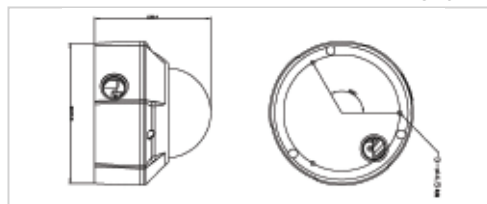

Outdoor

Unit: mm

Specifications

		DS-2CD752MF-(I)FB(H)
Camera	Image Sensor	1/3" Progressive Scan CMOS
	Min. Illumination	0.5 Lux @ (F1.2, AGC ON), 0.1 Lux @ (F1.2, AGC ON, sensitivity × 5), 0 Lux with IR on
	Shutter Time	Auto
	Lens	2.7 - 9 mm @ F1.2 Angle of view: 101° - 30.4°
	Lens Mount	Φ14
	Auto Iris	--
	Angle Adjustment	Pan: 0 - 360°, Tilt: 0 - 75°, Rotation: 0 - 360°
Compression Standard	Day & Night	Electronic
	Video Compression	H.264
	Bit Rate	32 Kbps - 8 Mbps
	Audio Compression	OggVorbis
Image	Dual Stream	Yes
	Max. Image Resolution	1600 × 1200
	Frame Rate	10 fps (1600 × 1200), 15 fps (1280 × 720)
Network	Image Settings	Saturation, Brightness, Contrast adjustable through client software or web browser
	Local Storage	Built-in SD/SDHC slot, up to 32 GB
Interface	Alarm Trigger	Motion detection
	Protocols	TCP/IP, HTTP, DHCP, DNS, RTP/RTCP, PPPoE
	Security	Password protection
	Audio Input	1-ch, 3.5 mm audio interface (2.0 - 2.4 Vp-p, 1 kΩ)
General	Audio Output	1-ch, 3.5 mm audio interface (Line level, 600 Ω)
	Communication Interface	1 RJ45 10 M/100 M Ethernet port and 1 RS-485 interface
	Alarm Input	1
	Alarm Output	1
General	Video Output	1Vp-p composite output (75 Ω/BNC)
	Operating Conditions	-10 °C - 60 °C (14 °F - 140 °F); Humidity 90% or less (non-condensing) -H: -40 °C - 60 °C (-40 °F - 140 °F) with heater and fan on
	Power Supply	24 V AC ± 10%, 12 V DC ± 10%; PoE (802.3af); -H: 24 V AC ± 10%
	Power Consumption	Max. 5.5 W with IR cut filter on -H: Max. 14 W with heater and fan on
	Impact Protection	IEC60068-275EH, 50J; EN50102, up to IK10
	Weather Proof Rating	IP66
	IR Range	-I: approx. 10 - 20 meters
	Heater	-H: support
	Dimension (Dia.xH)	Φ 160 × 134.5 mm (Φ 6.30" × 5.30")
	Weight	1400 g (3.09 lbs)