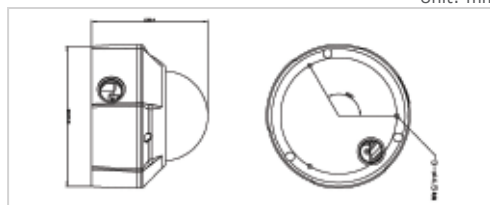

DS-2CD762MF-(I)FB(H) 1.3MP Vandal Proof & Weather Proof Network Dome Camera

- Linux OS embedded
- TI DaVinci hardware compression
- H.264 dual stream compression video
- Up to 32 GB SD/SDHC card local storage
- Support IE and client software for network preview

Outdoor