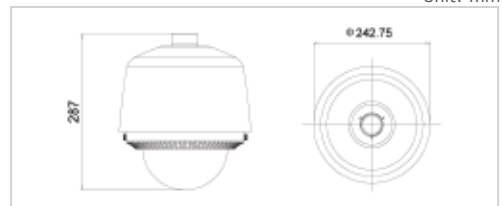

Unit: mm

Specifications

		DS-2DF1-672
Camera	Image Sensor	1/3" SONY Progressive Scan CCD
	Effective Pixel	1280 (H) × 960 (V)
	Min. Illumination	Color: 0.1 Lux @ F1.6 B/W: 0.01 Lux @ F1.6
	White Balance	Auto / Manual / One Touch WB / ATW
	AGC	Auto / Manual
	S/N Ratio	≥ 50 dB
	BLC	On / Off
	Shutter Time	1/25-1/100,000 s
	Day & Night	IR Cut Filter
	Digital Zoom	12x
	Privacy Mask	-
Lens	Focus Model	Auto / Semiautomatic / Manual
	Focal Length	4.7 - 84.6 mm, 18x
	Zoom Speed	Approx. 2 s (Optical Wide-Tele)
	Angle of View	55.2° - 3.2° (Wide-Tele)
	Min. Working Distance	10 - 1,500 mm (Wide-Tele)
Pan and Tilt	Aperture Range	F1.6 - F2.8
	Pan Range	360° endless
	Pan Speed	Pan Manual Speed: 0.1° - 75°/s, Pan Preset Speed: 75°/s
	Tilt Range	-5° ~ 90° (Auto Flip)
	Tilt Speed	Tilt Manual Speed: 0.1° - 50°/s, Tilt Preset Speed: 50°/s
	Proportional Zoom	Rotation speed can be adjusted automatically according to zoom multiples
	Number of Preset	256
	Patrol	8 patrols, up to 32 presets per patrol
	Pattern	4 patterns, with the recording time not less than 10 min per pattern
	Power Loss Recovery	Support
	Park Action	Preset / Patrol / Pattern / Pan scan / Tilt scan / Random scan / Frame scan / Panorama scan
	PTZ Position Display	On / Off
	Freeze Frame	Support