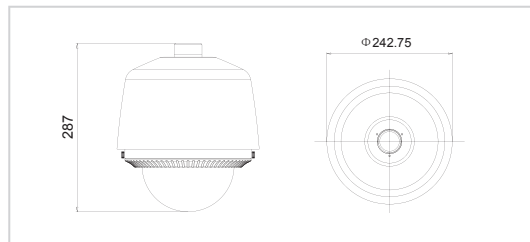

DS-2DF1-611/613/615/617H DS-2DF1-631/633/635/637H 6" Network High Speed Dome

- 1/4 inch SONY EXVIEW CCD
- $\pm 0.1^\circ$ preset accuracy
- 400°/s pan preset speed and 200°/s tilt preset speed
- 360° endless pan range
- H.264 video codec
- Fiber connector option
- Weather Proof: IP66 standard

Unit: mm

Specifications

	DS-2DF1-611H (outdoor) DS-2DF1-631H (in-ceiling)	DS-2DF1-613H (outdoor) DS-2DF1-633H (in-ceiling)	DS-2DF1-615H (outdoor) DS-2DF1-635H (in-ceiling)	DS-2DF1-617H (outdoor) DS-2DF1-637H (in-ceiling)	
Camera	Image Sensor				
	1/4 inch SONY EXVIEW CCD				
	Effective Pixel				
	PAL:752(H)×582(V), NTSC:768(H)×494(V)				
	Horizontal Resolution				
	480 TVL		480 TVL(Color) 520 TVL(Color)	480 TVL(Color) 520 TVL(Color)	480 TVL(Color) 520 TVL(Color)
	Signal System				
	PAL / NTSC				
	Min. Illumination				
	1.0Lux/F1.4		0.7Lux/F1.4(Color) 0.01Lux/F1.4(B/W)	1.0Lux/F1.4(Color) 0.01Lux/F1.4(B/W)	1.4Lux/F1.4(Color) 0.01Lux/F1.4(B/W)
	White Balance				
	Auto / Manual / ATW / Indoor / Outdoor				
	AGC				
	Auto / Manual				
S / N Ratio					
More than 50dB					
BLC / WDR					
BLC(On / Off)					
Electronic Shutter					
PAL:1/50~1/10,000s NTSC:1/60~1/10,000s		PAL:1/3~1/10,000s NTSC:1/4~1/10,000s			
Day & Night					
Electronic		ICR			
Digital Zoom					
12x					
Privacy Mask					
24 privacy masks programmable; a maximum of 8 zones can be masked simultaneously on the same video screen					
Focus Model					
Auto / Semiautomatic / Manual					
Lens	Focal Length		4.1-73.8mm, 18X	3.5-91mm, 26X 3.4-122.4mm, 36X	
	Zoom Speed		Approx.2.1s(Optical Wide-Tele)	Approx.4.0s(Optical Wide-Tele)	
	Angle of View		48-2.8degree(Wide-Tele)	48-1.6degree(Wide-Tele) 57.8-1.7degree(Wide-Tele)	
	Min. Working Distance		10-800mm (Wide-Tele)	10-1500mm(Wide-Tele)	
	Aperture Range		F1.4-F3.0	F1.4-F3.8 F1.6-F4.5	